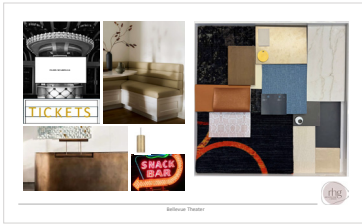

THE Bellevue

A MONTCLAIR FILM NON-PROFIT CINEMA

Bringing Cinema Magic Back to The Bellevue

MONTCLAIR FILM'S CAMPAIGN TO REOPEN THE BELLEVUE THEATRE

Work is now underway to prepare for the reopening of the historic Bellevue Theatre. After the Montclair Film Festival returns to Upper Montclair in October 2025, The Bellevue will join The Claridge and Cinema505 in operating as year-round, Montclair Film non-profit cinemas. To achieve these ambitious goals, Montclair Film has launched a $1,000,000 fundraising campaign.

COMMEMORATIVE NAMING OPPORTUNITIES

Montclair Film is pleased to offer the following Commemorative Naming Opportunities in recognition of our Leadership Donors. All donors of $5,000 or more will also be recognized in Montclair Film's 2026 Festival Guide, Website, and as Friends of The Bellevue in the Lobby.

CINEMA ONE

$200,000

On the Ground Floor, and the largest of the three cinemas, Cinema One is the premiere Naming Opportunity in The Bellevue Theatre. Seating capacity is 133.

CINEMA TWO

$100,000

Located on the Upper Level (formerly The Bellevue's Balcony), to the left of the main stairway, Cinema Two seats 86.

CINEMA THREE

$100,000

Located on the Upper Level, to the right of the main stairway, Cinema Three seats 114.

BOX OFFICE

$ 50,000

New construction to be located directly inside the front doors of The Bellevue, the new Box Office will welcome new generations of patrons.

NAMED